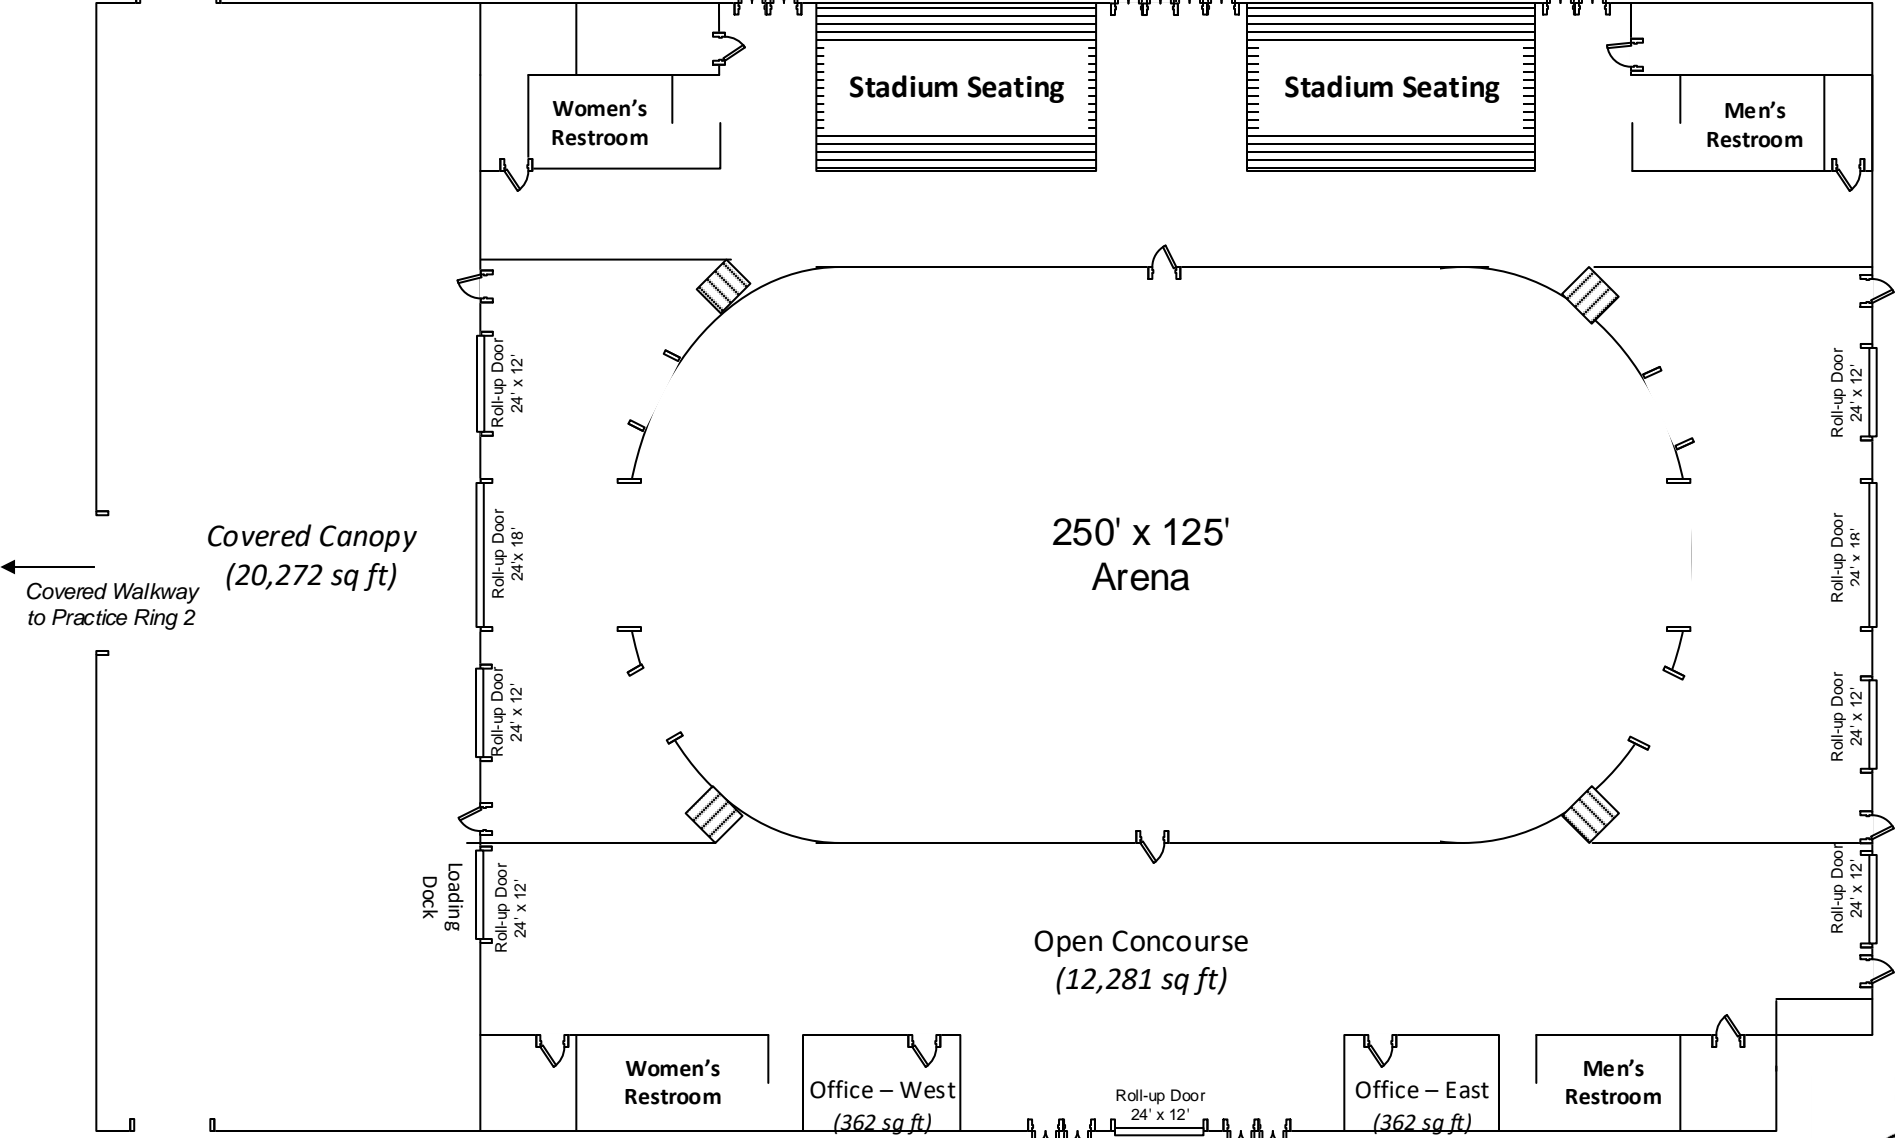

Perdue Arena (59,824 sq. ft.)

Sutherland Arena & Practice Ring 3

486 Stadium Seats

East Gate Entrance

Covered Canopy (20,272 sq ft)

Covered Walkway to Practice Ring 2

250' x 125' Arena

Open Concourse (12,281 sq ft)

Loading Dock

Women's Restroom

Office - West (362 sq ft)

Office - East (362 sq ft)

Men's Restroom

Horse Barn 2